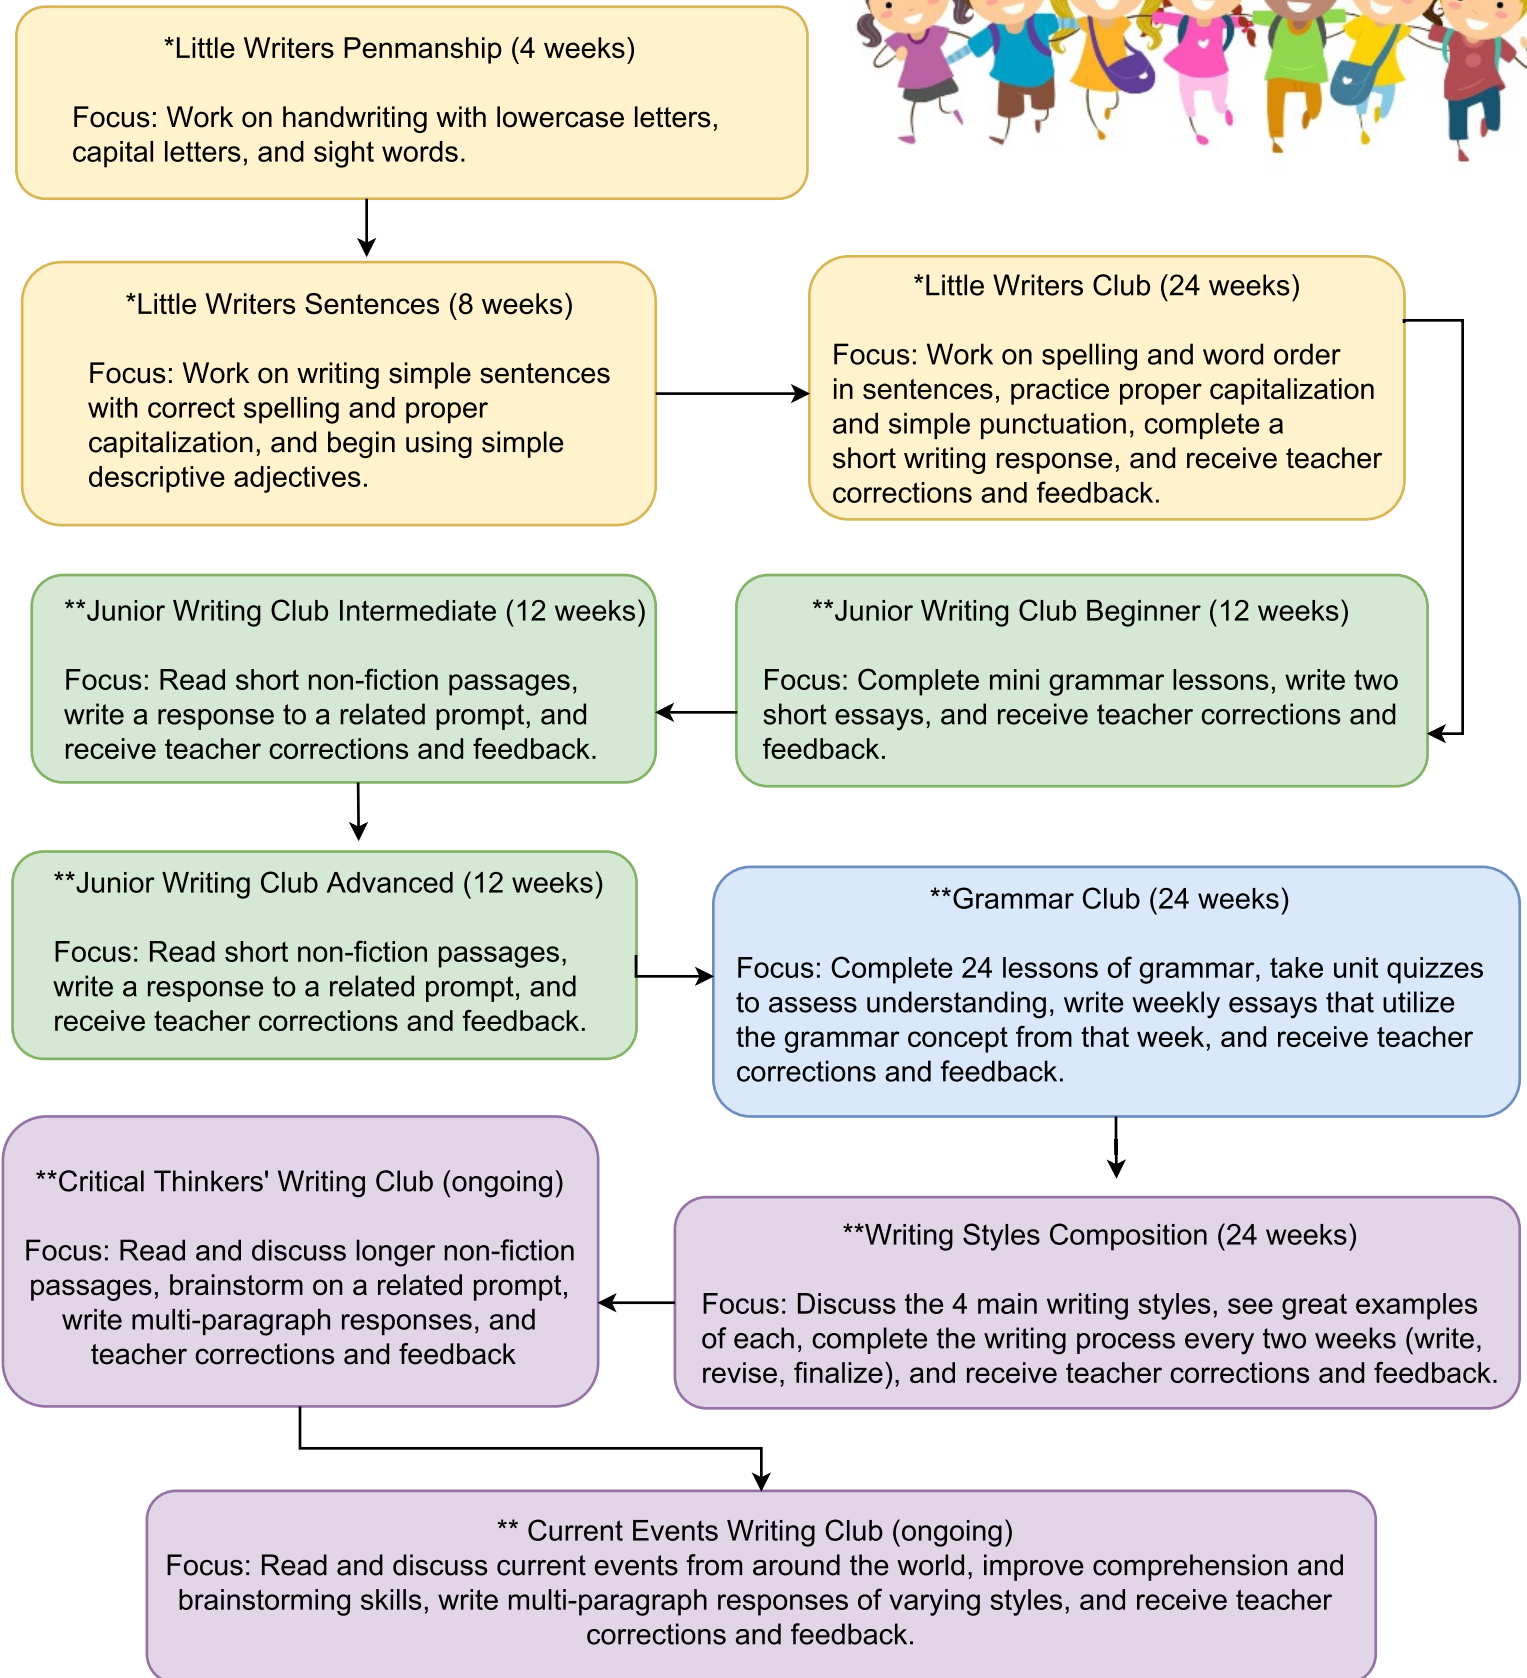

Optimus Writing Program Flow

*Once a week classes / 1 hour per class (can be expedited if you wish to progress more quickly)
 ** Once a week classes / 2 hours per class (can be expedited if you wish to progress more quickly)